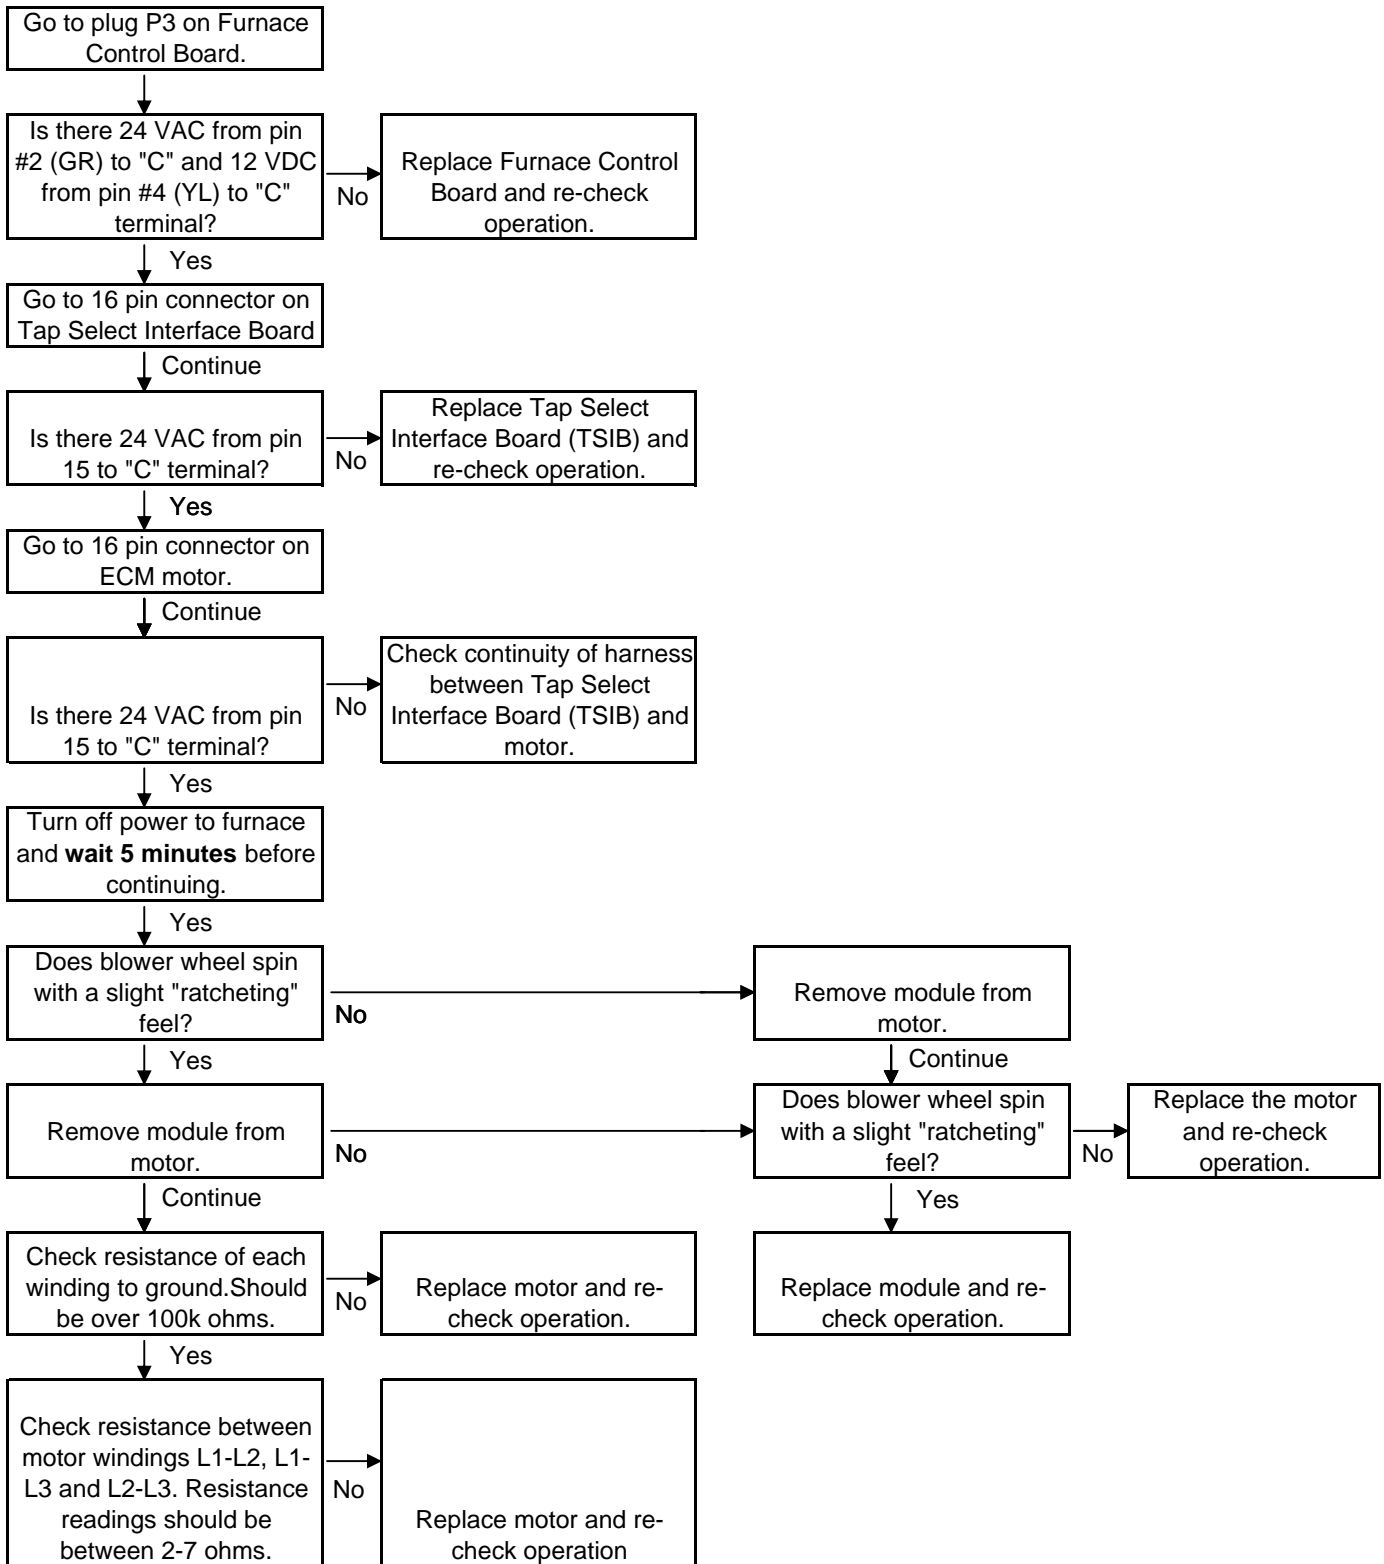

ECM 2.3 TROUBLESHOOTING FLOW-CHART

Continuous Fan Operation Check for ECM Motor

Page 2 of 3

Continuous Fan Operation Check for White TSIB (p# 1174894)

START