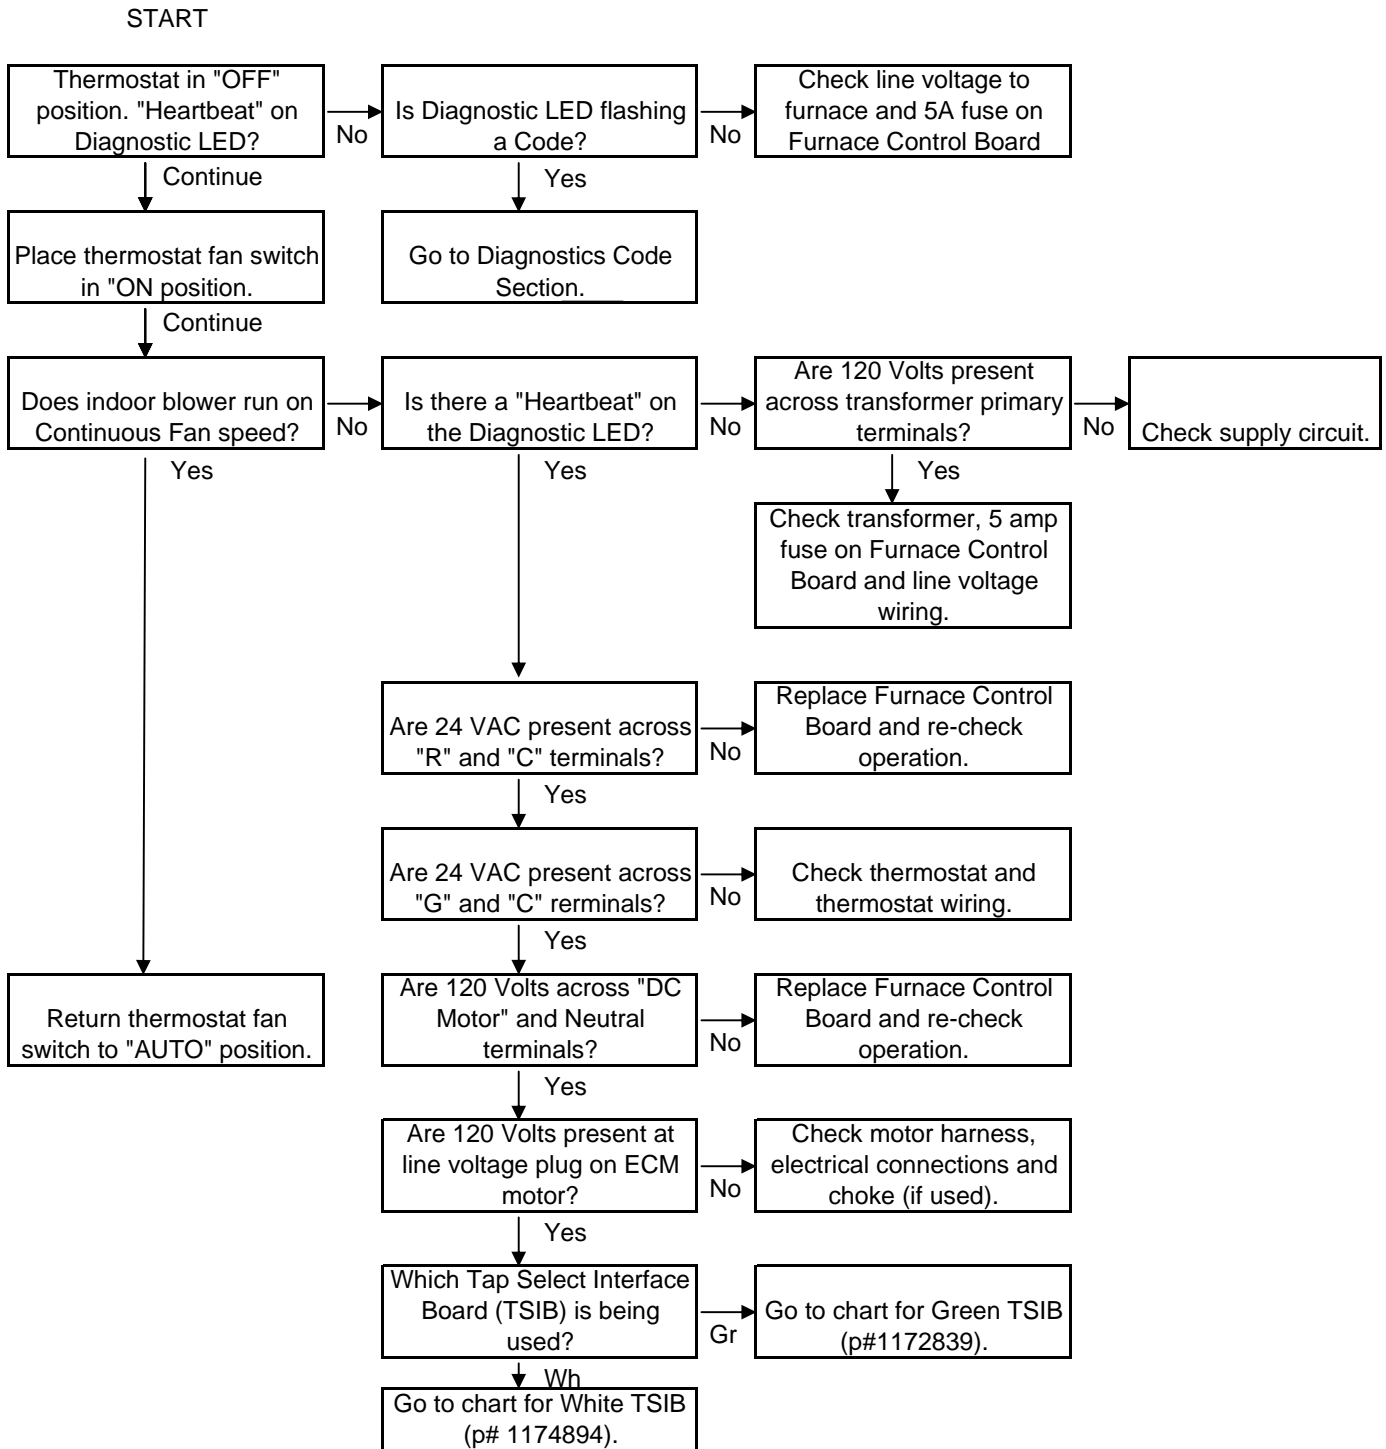

## ECM 2.3 TROUBLESHOOTING FLOW-CHART

### Continuous Fan Operation Check for ECM Motor

# ECM 2.3 TROUBLESHOOTING FLOW-CHART